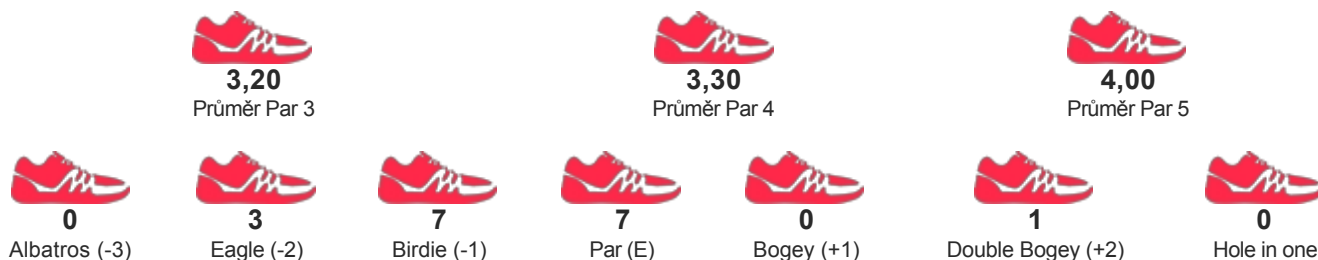

SKÓRE

61

STATISTIKY HRY

DETAILNÍ VÝSLEDKY

Kolo 1	F	4	3	4	4	3	3	4	3	3	31	2	4	3	4	3	4	5	3	2	30	61	-11
--------	---	---	---	---	---	---	---	---	---	---	----	---	---	---	---	---	---	---	---	---	----	----	-----