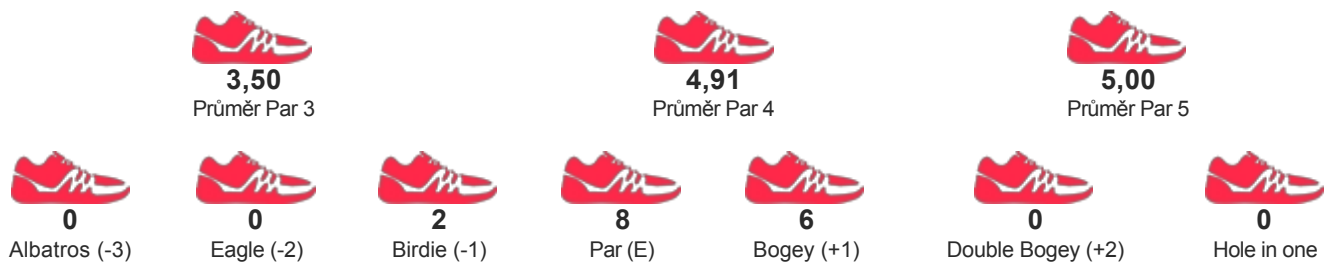

SKÓRE

84

STATISTIKY HRY

DETAILNÍ VÝSLEDKY

Kolo 1	F	5	4	4	4	5	6	3	4	8	43	5	4	3	5	5	3	8	5	3	41	84	12
--------	---	---	---	---	---	---	---	---	---	---	----	---	---	---	---	---	---	---	---	---	----	----	----

PARTNEŘI