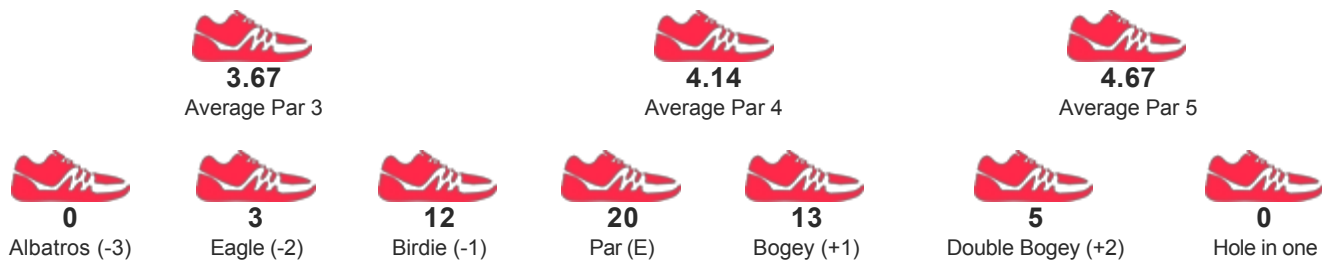

TOURNAMENT

EFT Grand Final 2017 - The Algarvian

START 11/09/2017 09:00

CATEGORY **WOMEN**

PLAYER NAME / TEAM NAME

JOHANNE FRIDLUND

POSITION

3

SCORE

223

GAME STATISTICS

DETAIL RESULTS

Round 1	CMG	5	3	4	4	3	5	4	8	3	39	6	4	3	6	5	3	4	5	5	41	80	9
Round 2	CMG	4	3	3	4	3	5	2	3	5	32	6	4	3	6	4	3	4	7	6	43	75	4
Round 3	CMG	4	4	4	6	2	4	3	3	4	34	4	3	3	4	5	4	3	4	4	34	68	-3