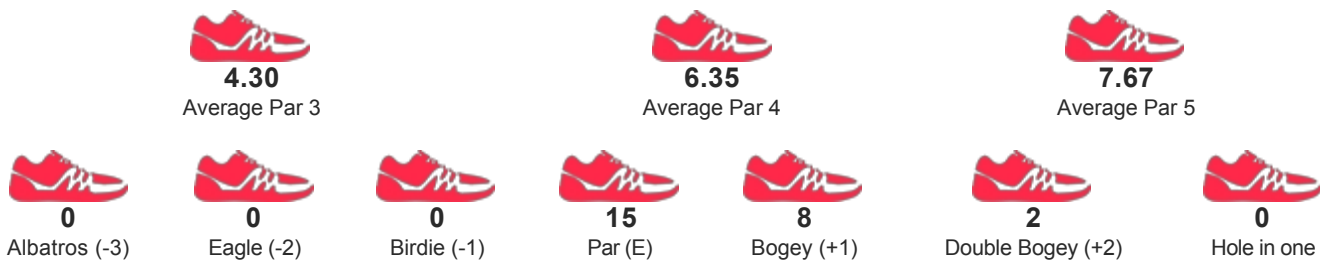

TOURNAMENT

EFT - Spanish Open 2017

START 04/07/2017 09:00

CATEGORY ABSOLUT

PLAYER NAME / TEAM NAME

SANCHEZ MANUEL (EX)

POSITION

90

SCORE

216

GAME STATISTICS

DETAIL RESULTS

Round 1	CDA	4	4	3	5	5	3	5	5	5	39	3	4	6	4	4	4	5	10	10	50	89	19
Round 2	CDA	4	4	4	5	4	3	5	3	5	37	10	10	10	10	10	10	10	10	10	90	127	57

PARTNERS