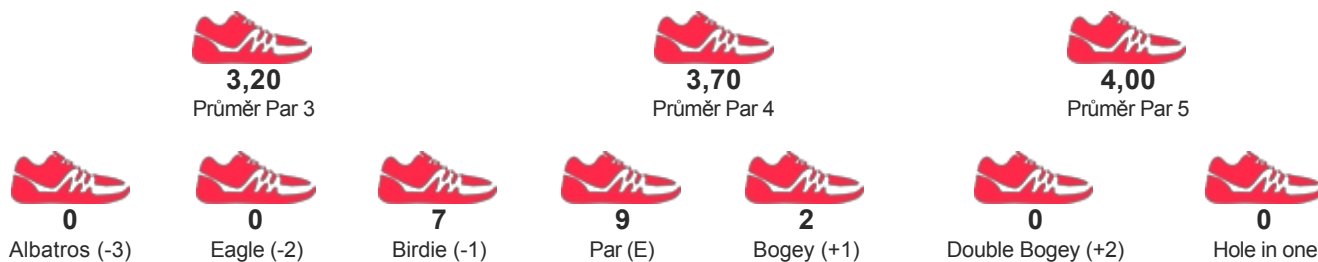

7

SKÓRE

67

STATISTIKY HRY

DETAILNÍ VÝSLEDKY

Kolo 1	F	3	3	4	4	3	5	4	4	3	33	4	5	3	4	3	5	4	3	3	34	67	-5
--------	---	---	---	---	---	---	---	---	---	---	----	---	---	---	---	---	---	---	---	---	----	----	----