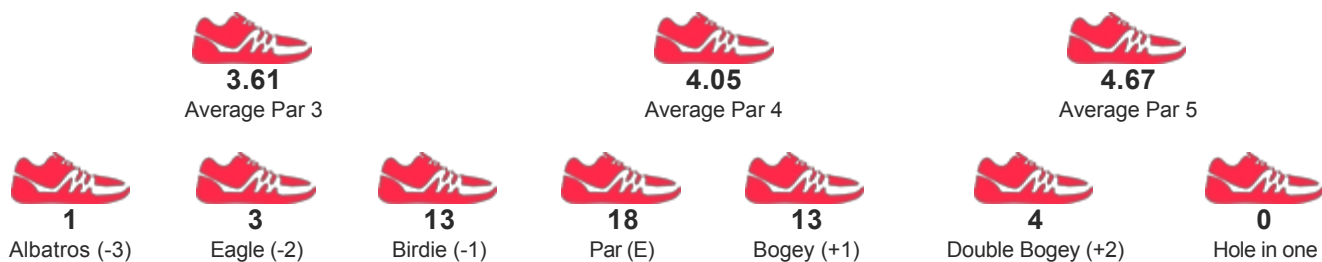

TOURNAMENT

EFT Grand Final 2017 - The Algarvian

START 11/09/2017 09:00

CATEGORY WOMEN

PLAYER NAME / TEAM NAME

BETH WILLSHAW

POSITION

2

SCORE

220

GAME STATISTICS

DETAIL RESULTS

Round 1	CMG	4	4	5	3	3	7	3	8	4	41	5	6	3	6	2	3	3	3	34	75	4	
Round 2	CMG	4	4	4	4	4	3	3	4	34	7	6	3	4	4	2	2	6	4	38	72	1	
Round 3	CMG	4	3	3	5	4	4	3	4	2	32	6	5	4	6	4	3	3	6	4	41	73	2