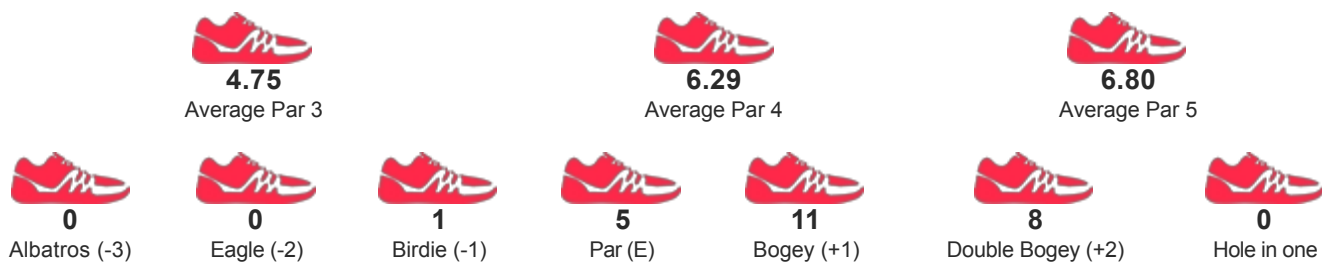

TOURNAMENT

EFT Grand Final 2017 - The Algarvian

START 11/09/2017 09:00

CATEGORY WOMEN

PLAYER NAME / TEAM NAME

YVONNE BECKER

POSITION

[DNF]

SCORE

213

GAME STATISTICS

DETAIL RESULTS

| | | | | | | | | | | | | | | | | | | | | | | | |
|---------|-----|---|---|---|---|---|---|---|----|---|----|---|---|---|---|---|---|---|---|----|----|-----|----|
| Round 1 | CMG | 5 | 5 | 4 | 5 | 6 | 6 | 5 | 10 | 5 | 51 | 7 | 7 | 5 | 9 | 5 | 2 | 7 | 7 | 10 | 59 | 110 | 39 |
| Round 2 | CMG | 5 | 8 | 4 | 6 | 6 | 5 | 3 | 3 | 5 | 45 | 9 | 5 | 5 | 6 | 4 | 5 | 7 | 7 | 10 | 58 | 103 | 32 |