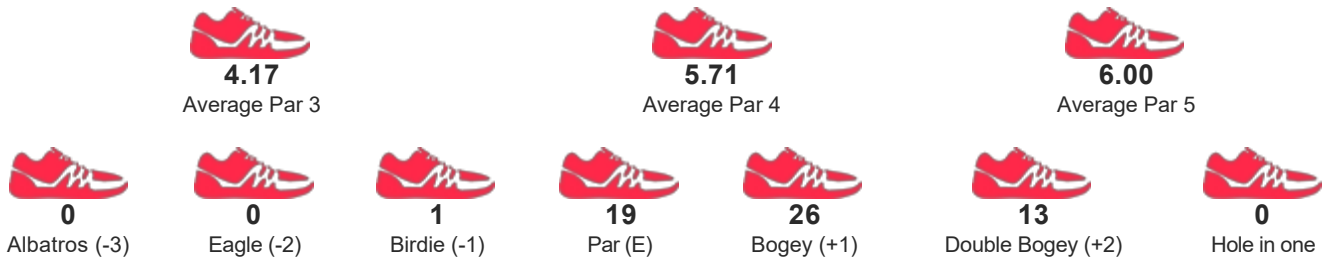

TOURNAMENT

Austrian Open 2019

START 04/26/2019 09:00

CATEGORY Women Singles

PLAYER NAME / TEAM NAME

PERL BETTINA

POSITION

15

SCORE

394

GAME STATISTICS

DETAIL RESULTS

Round 1	SALZ	7	5	4	5	12	4	5	5	3	50	7	8	6	3	5	4	7	7	4	51	101	29
Round 2	SALZ	5	6	4	4	9	3	6	8	4	49	6	5	5	3	4	4	5	7	7	46	95	23
Round 3	SALZ	3	5	4	5	9	5	5	7	3	46	6	9	5	4	5	4	6	7	4	50	96	24
Round 4	SALZ	5	5	5	5	8	2	7	12	3	52	6	8	5	4	4	4	6	6	7	50	102	30