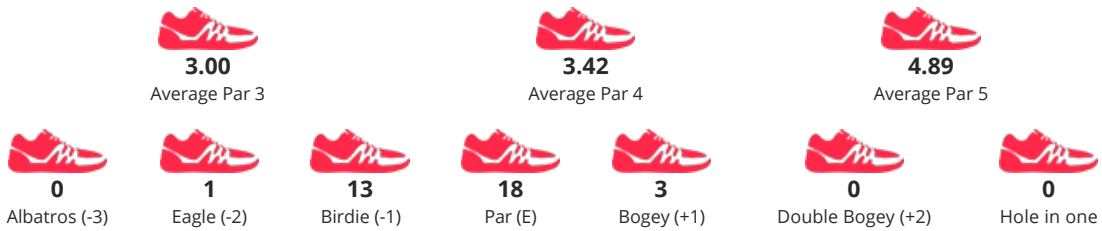

**135**

GAME STATISTICS

DETAIL RESULTS

Round 1	F	4	3	3	3	4	3	3	5	3	31	2	3	4	3	4	5	2	3	8	34	65	-7
Round 2	P	3	4	4	4	4	3	5	6	3	36	5	4	5	4	5	3	3	3	2	34	70	-2

PARTNERS