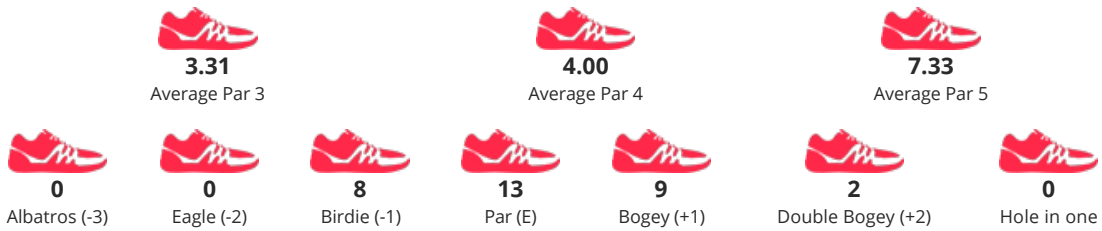

TOURNAMENT

Czech Open 2020

START **07/24/2020 09:00**

CATEGORY **Men Doubles**

PLAYER NAME / TEAM NAME

**R.FELLENDORF/
M.RAUPRICH**
R.FELLENDORF/M.RAUPRICH

POSITION

47

SCORE

169

GAME STATISTICS

DETAIL RESULTS

Round 1	F	4	4	5	4	4	5	4	9	4	43	2	3	2	2	6	5	3	3	4	30	73	1
Round 2	P	4	4	10	3	4	4	6	7	4	46	8	4	13	5	6	3	3	3	5	50	96	24

PARTNERS