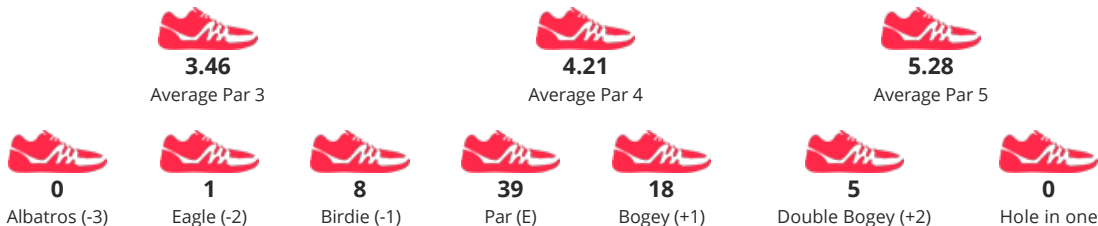

TOURNAMENT

Czech Open 2020

START **07/24/2020 09:00**

CATEGORY **Men Singles**

PLAYER NAME / TEAM NAME

FELLENDORF RALF

POSITION

80

SCORE

309

GAME STATISTICS

DETAIL RESULTS

Round 1	F	4	4	4	4	5	4	4	5	4	38	2	3	2	3	6	5	3	4	3	69	-3
Round 2	P	4	4	4	3	4	3	6	6	4	38	5	4	5	5	6	3	3	4	3	76	4
Round 3	F	5	4	4	4	4	4	4	7	4	40	3	4	6	3	6	6	3	5	4	80	8
Round 4	P	4	5	5	4	5	3	7	6	4	43	7	4	5	4	6	2	4	4	5	84	12