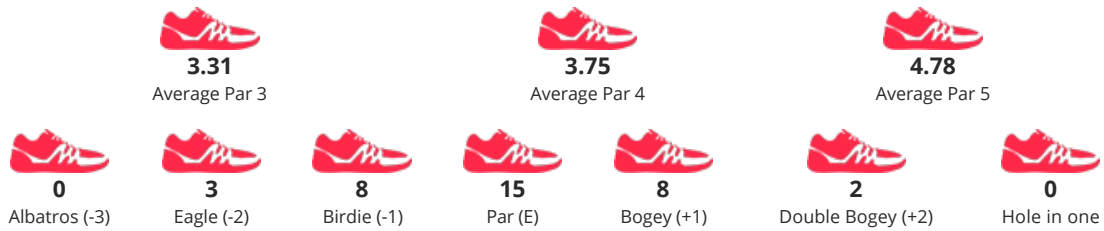

TOURNAMENT

Czech Open 2020

START **07/24/2020 09:00**

CATEGORY **Men Doubles**

PLAYER NAME / TEAM NAME

**M.HANSEN/
C.STRANDHAVE
M.HANSEN/C.STRANDHAVE**

POSITION

21

SCORE

142

GAME STATISTICS