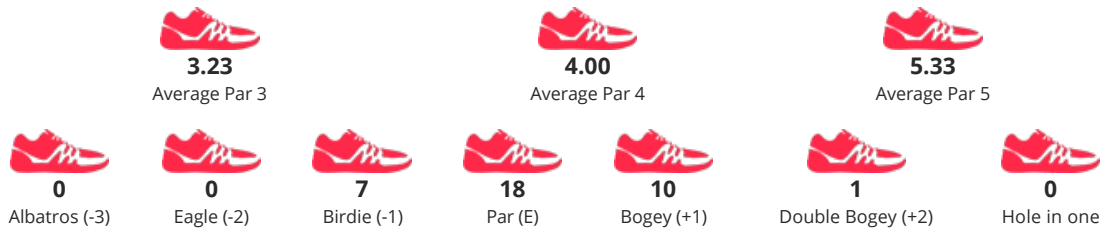

SCORE

149

GAME STATISTICS

DETAIL RESULTS

Round 1	F	5	5	3	4	4	3	5	7	4	40	2	3	3	2	5	5	4	3	4	31	71	-1
Round 2	P	4	4	4	3	4	3	5	6	4	37	6	4	6	4	6	4	4	4	3	41	78	6

PARTNERS