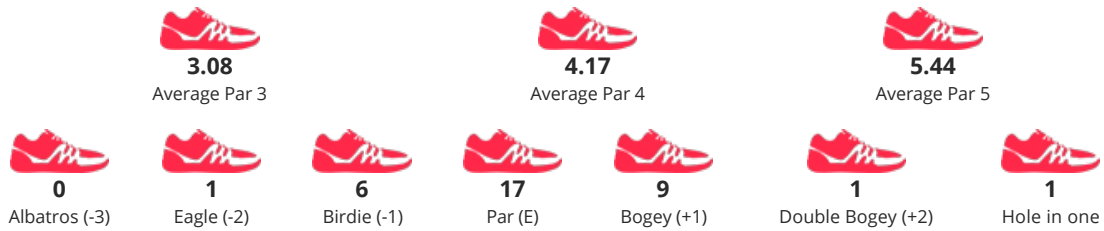

**36**

SCORE

**150**

GAME STATISTICS

DETAIL RESULTS

Round 1	F	4	4	4	4	4	3	4	6	4	37	2	5	4	1	4	5	3	4	3	31	68	-4
Round 2	P	4	4	10	3	5	3	6	6	4	45	5	5	5	4	6	4	2	4	2	37	82	10

PARTNERS