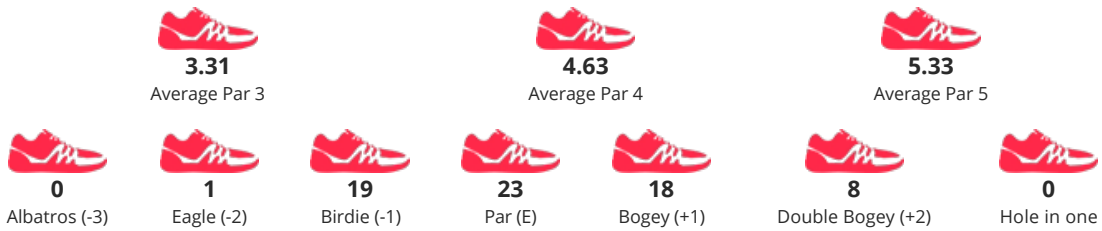

TOURNAMENT

Czech Open 2020

START **07/24/2020 09:00**

CATEGORY **Men Singles**

PLAYER NAME / TEAM NAME

HOFFMANN MAURICE

POSITION

86

SCORE

314

GAME STATISTICS