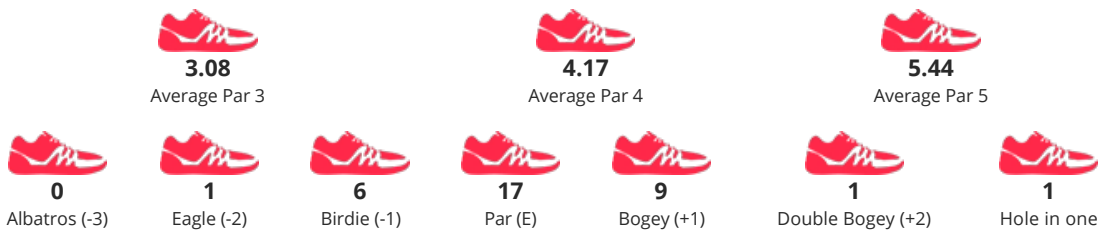

36

SCORE

150

GAME STATISTICS

DETAIL RESULTS

Round 1	F	4	4	4	4	4	3	4	6	4	37	2	5	4	1	4	5	3	4	3	31	68	-4
Round 2	P	4	4	10	3	5	3	6	6	4	45	5	5	5	4	6	4	2	4	2	37	82	10

PARTNERS