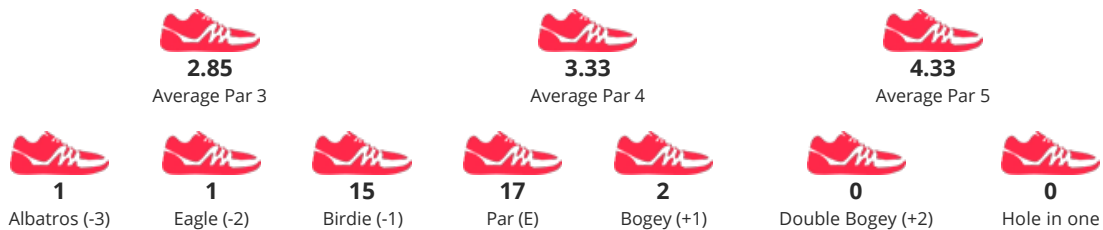

1

SCORE

126

GAME STATISTICS

DETAIL RESULTS

Round 1	F	3	4	3	4	3	4	5	5	3	34	2	4	2	3	4	5	3	4	2	29	63	-9
Round 2	P	4	3	4	3	3	3	5	5	3	33	5	4	4	2	5	3	2	3	2	30	63	-9

PARTNERS