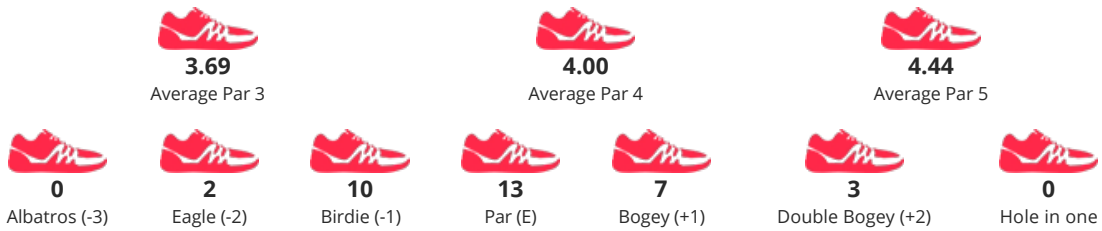

TOURNAMENT

Czech Open 2020

START **07/24/2020 09:00**

CATEGORY **Men Doubles**

PLAYER NAME / TEAM NAME

B.KAHLERT/ C.SCHEFFLER
B.KAHLERT/C.SCHEFFLER

POSITION

30

SCORE

147

GAME STATISTICS

DETAIL RESULTS

Round 1	F	3	3	5	4	6	4	4	3	4	36	3	5	2	2	3	5	3	3	4	30	66	-6
Round 2	P	4	4	5	4	4	4	5	6	3	39	4	4	5	5	7	4	3	3	7	42	81	9

PARTNERS