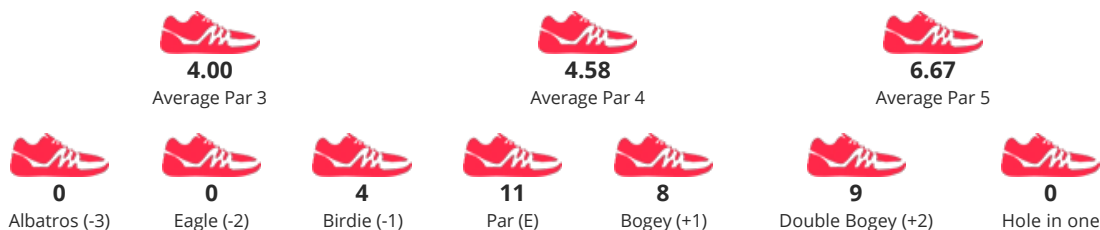

49

SCORE

183

GAME STATISTICS

DETAIL RESULTS

Round 1	F	3	5	5	4	4	4	6	6	4	41	2	3	7	2	5	8	3	4	7	41	82	10
Round 2	P	6	6	4	5	5	5	9	8	4	52	11	4	5	5	7	5	3	6	3	49	101	29

PARTNERS