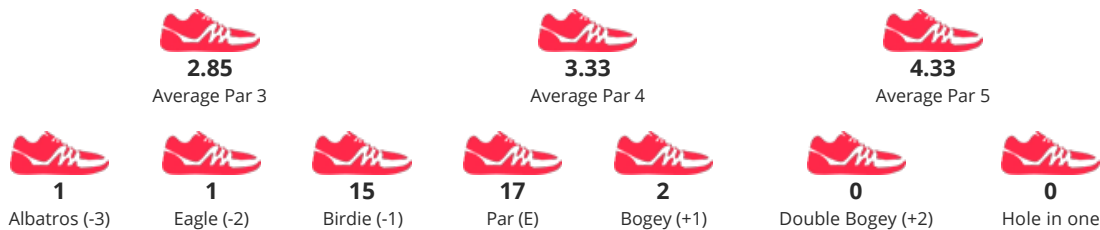

# Czech Open 2020

START **07/24/2020 09:00**

CATEGORY **Men Doubles**

PLAYER NAME / TEAM NAME

**S.JENSEN/D.LUND**  
S.JENSEN/D.LUND

POSITION

**1**

SCORE

**126**

GAME STATISTICS

DETAIL RESULTS

Round 1	F	3	4	3	4	3	4	5	5	3	34	2	4	2	3	4	5	3	4	2	29	63	-9
Round 2	P	4	3	4	3	3	3	5	5	3	33	5	4	4	2	5	3	2	3	2	30	63	-9

PARTNERS