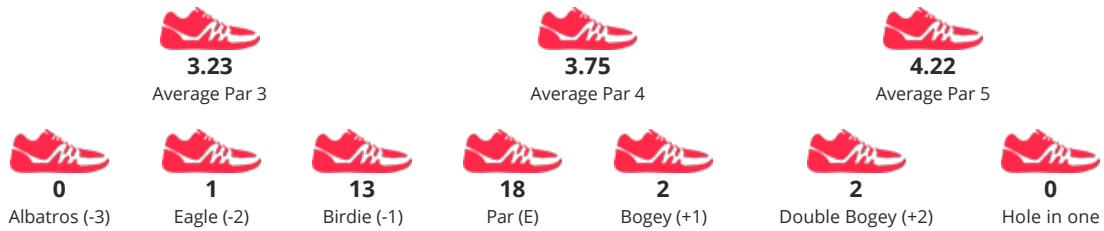

8

SCORE

135

GAME STATISTICS

DETAIL RESULTS

Round 1	F	3	4	4	4	5	3	4	4	3	34	2	3	3	2	4	5	5	3	3	30	64	-8
Round 2	P	4	3	5	3	4	3	5	5	3	35	4	4	5	4	4	3	4	3	5	36	71	-1

PARTNERS