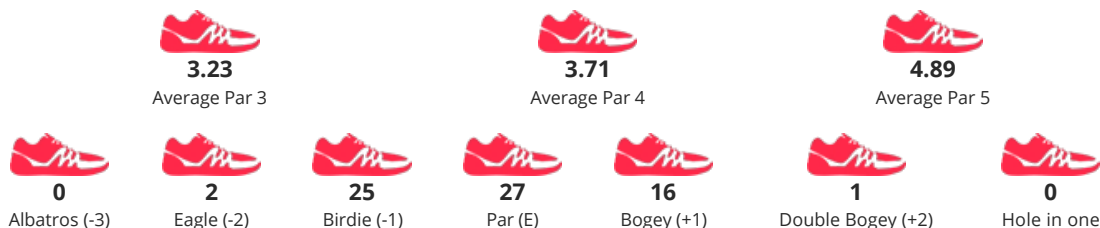

TOURNAMENT

Czech Open 2020

START **07/24/2020 09:00**

CATEGORY **Men Singles**

PLAYER NAME / TEAM NAME

MATESCHKA SASCHA
FGC DETMOLD E.V.

POSITION

39

SCORE

283

GAME STATISTICS

DETAIL RESULTS

Round 1	F	3	3	4	3	4	4	3	4	3	31	2	4	4	2	5	5	3	3	11	39	70	-2
Round 2	P	5	4	4	3	2	4	4	6	3	35	5	5	4	4	5	3	2	4	3	35	70	-2
Round 3	F	3	3	4	3	5	4	4	5	3	34	2	4	2	2	5	5	3	4	4	31	65	-7
Round 4	P	5	4	4	3	4	4	5	6	4	39	5	5	5	4	6	3	3	3	5	39	78	6