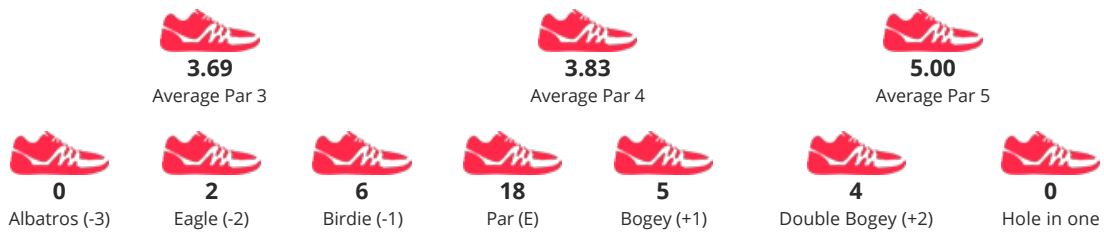

**150**

GAME STATISTICS

DETAIL RESULTS

Round 1	F	4	4	4	3	4	3	3	3	3	31	4	3	5	3	5	5	3	3	4	35	66	-6
Round 2	P	5	5	5	3	4	4	5	6	5	42	7	5	8	4	5	4	3	3	3	42	84	12

PARTNERS