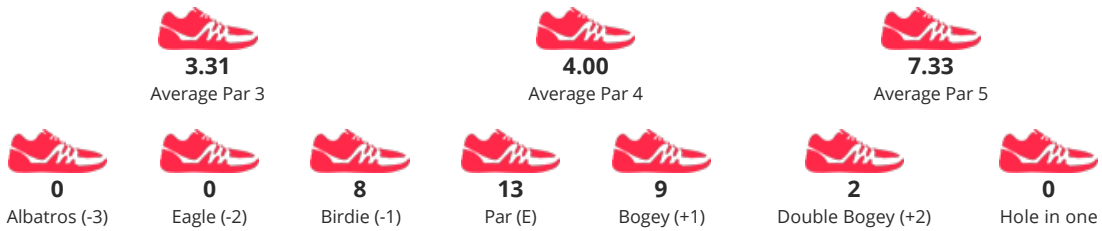

TOURNAMENT

Czech Open 2020

START **07/24/2020 09:00**

CATEGORY **Men Doubles**

PLAYER NAME / TEAM NAME

**R.FELLENDORF/
M.RAUPRICH**
R.FELLENDORF/M.RAUPRICH

POSITION

47

SCORE

169

GAME STATISTICS