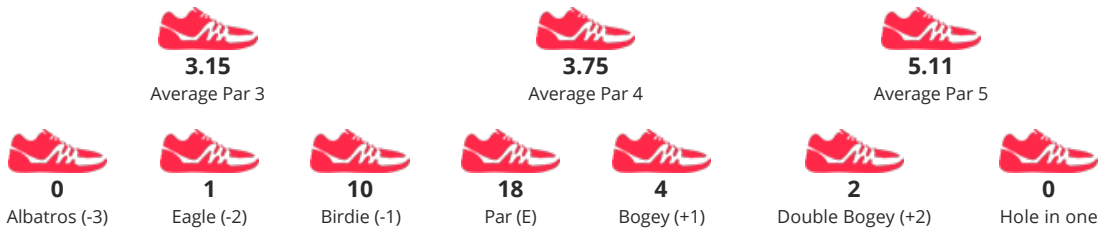

TOURNAMENT

Czech Open 2020

START **07/24/2020 09:00**

CATEGORY **Men Doubles**

PLAYER NAME / TEAM NAME

**B.HANSEN/ S.REJSENHUS
JENSEN**
B.HANSEN/S.REJSENHUS JENSEN

POSITION

25

SCORE

143

GAME STATISTICS

DETAIL RESULTS

Round 1	F	4	7	4	3	3	3	5	7	3	39	2	4	2	3	3	5	3	3	4	29	68	-4
Round 2	P	4	3	5	3	4	3	6	6	4	38	5	4	6	3	5	3	3	3	5	37	75	3

PARTNERS