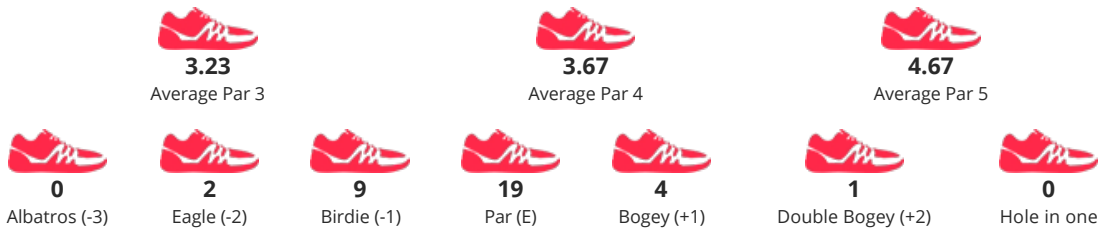

SCORE

140

GAME STATISTICS

DETAIL RESULTS

Round 1	F	5	4	4	3	4	3	3	5	3	34	2	2	4	3	4	6	3	3	5	32	66	-6
Round 2	P	5	2	5	3	2	3	5	6	4	35	5	4	5	3	5	6	2	4	5	39	74	2

PARTNERS