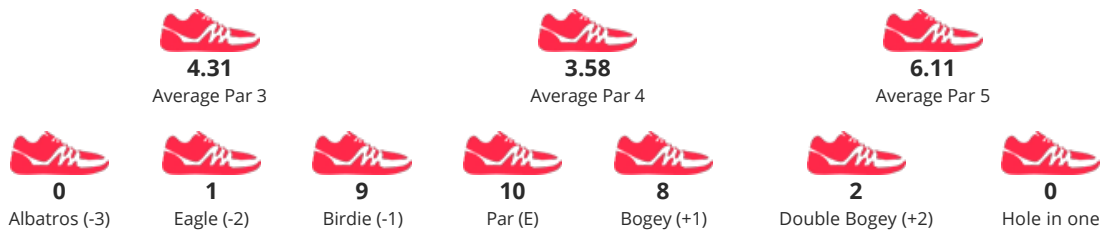

# Czech Open 2020

START **07/24/2020 09:00**

CATEGORY **Men Doubles**

PLAYER NAME / TEAM NAME

**I. EGER/M. SASS**  
I. EGER/M. SASS

POSITION

**46**

SCORE

**166**

GAME STATISTICS

DETAIL RESULTS

Round 1	F	5	4	3	3	4	5	8	5	3	40	7	4	5	2	3	5	4	4	4	38	78	6
Round 2	P	4	6	9	3	4	3	6	7	6	48	5	3	9	3	6	4	3	3	4	40	88	16

PARTNERS