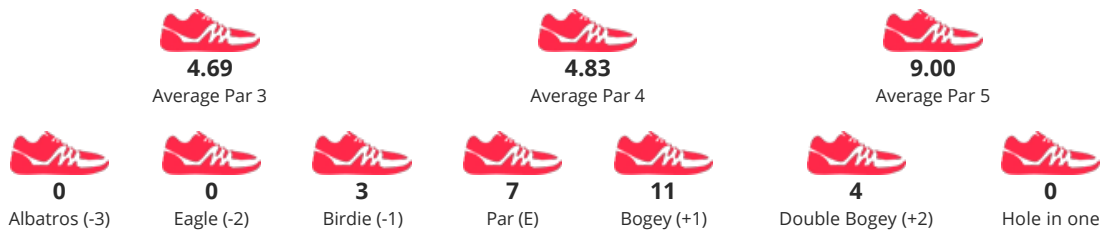

SCORE

216

GAME STATISTICS

DETAIL RESULTS

Round 1	F	5	5	5	5	5	3	16	5	3	52	5	3	10	2	8	7	3	5	10	53	105	33
Round 2	P	5	5	5	2	4	6	7	9	4	47	7	7	12	5	11	6	8	4	4	64	111	39

PARTNERS