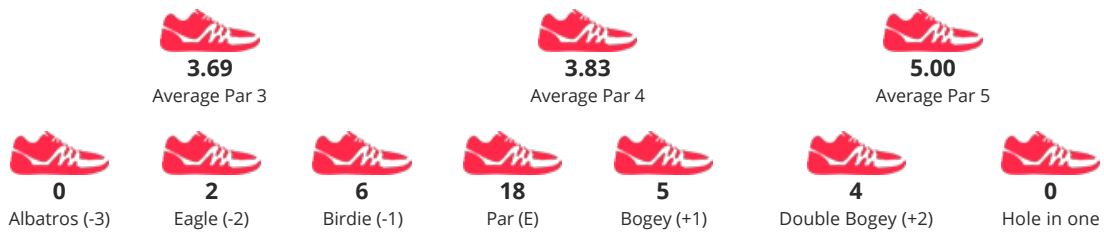

36

SCORE

150

GAME STATISTICS

DETAIL RESULTS

Round 1	F	4	4	4	3	4	3	3	3	3	31	4	3	5	3	5	5	3	3	4	35	66	-6
Round 2	P	5	5	5	3	4	4	5	6	5	42	7	5	8	4	5	4	3	3	3	42	84	12

PARTNERS