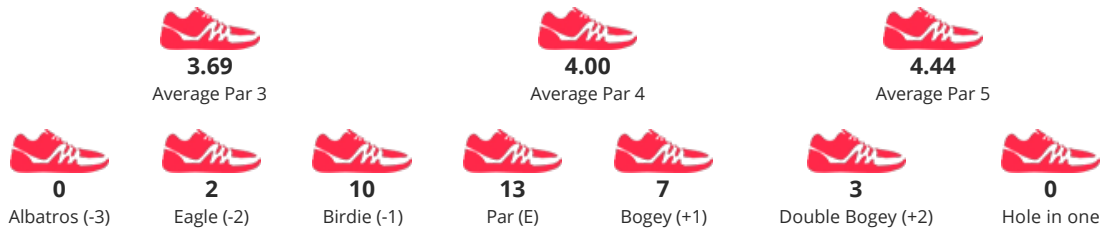

# Czech Open 2020

START **07/24/2020 09:00**

CATEGORY **Men Doubles**

PLAYER NAME / TEAM NAME

**B.KAHLERT/ C.SCHEFFLER**  
B.KAHLERT/C.SCHEFFLER

POSITION

**30**

SCORE

**147**

GAME STATISTICS

DETAIL RESULTS

Round 1	F	3	3	5	4	6	4	4	3	4	36	3	5	2	2	3	5	3	3	4	30	66	-6
Round 2	P	4	4	5	4	4	4	5	6	3	39	4	4	5	5	7	4	3	3	7	42	81	9

PARTNERS