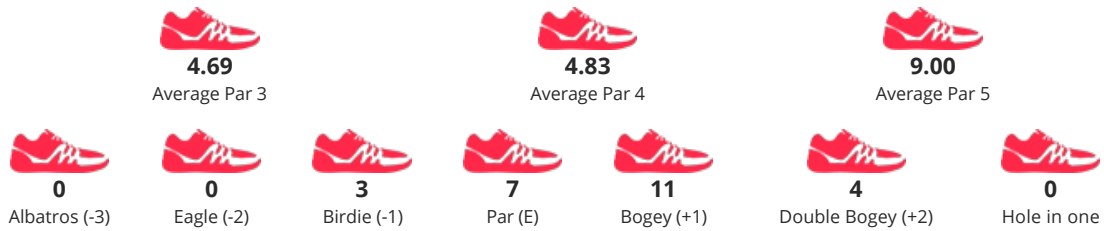

50

SCORE

216

GAME STATISTICS

DETAIL RESULTS

Round 1	F	5	5	5	5	5	3	16	5	3	52	5	3	10	2	8	7	3	5	10	53	105	33
Round 2	P	5	5	5	2	4	6	7	9	4	47	7	7	12	5	11	6	8	4	4	64	111	39

PARTNERS