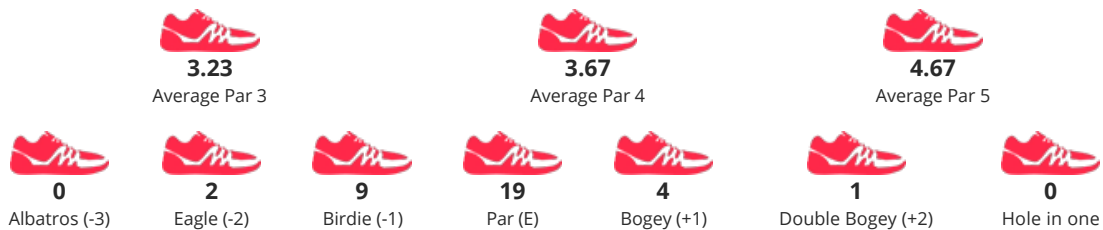

16

SCORE

140

GAME STATISTICS

DETAIL RESULTS

Round 1	F	5	4	4	3	4	3	3	5	3	34	2	2	4	3	4	6	3	3	5	32	66	-6
Round 2	P	5	2	5	3	2	3	5	6	4	35	5	4	5	3	5	6	2	4	5	39	74	2

PARTNERS