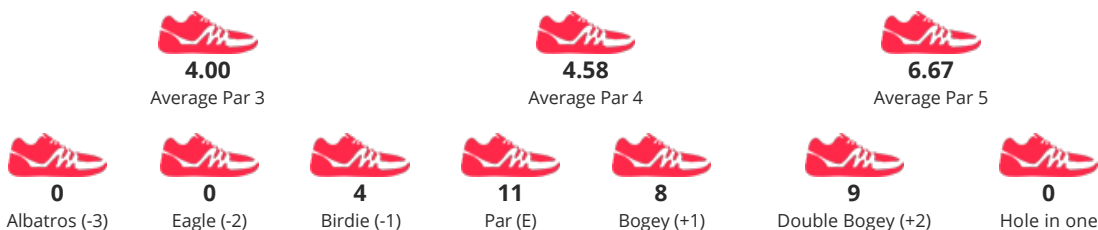

# Czech Open 2020

START **07/24/2020 09:00**

CATEGORY **Men Doubles**

PLAYER NAME / TEAM NAME

**J.LOHMANN/  
T.WEISSFLOG  
J.LOHMANN/T.WEISSFLOG**

POSITION

**49**

SCORE

**183**

GAME STATISTICS

DETAIL RESULTS

Round 1	F	3	5	5	4	4	4	6	6	4	41	2	3	7	2	5	8	3	4	7	41	82	10
Round 2	P	6	6	4	5	5	5	9	8	4	52	11	4	5	5	7	5	3	6	3	49	101	29

PARTNERS